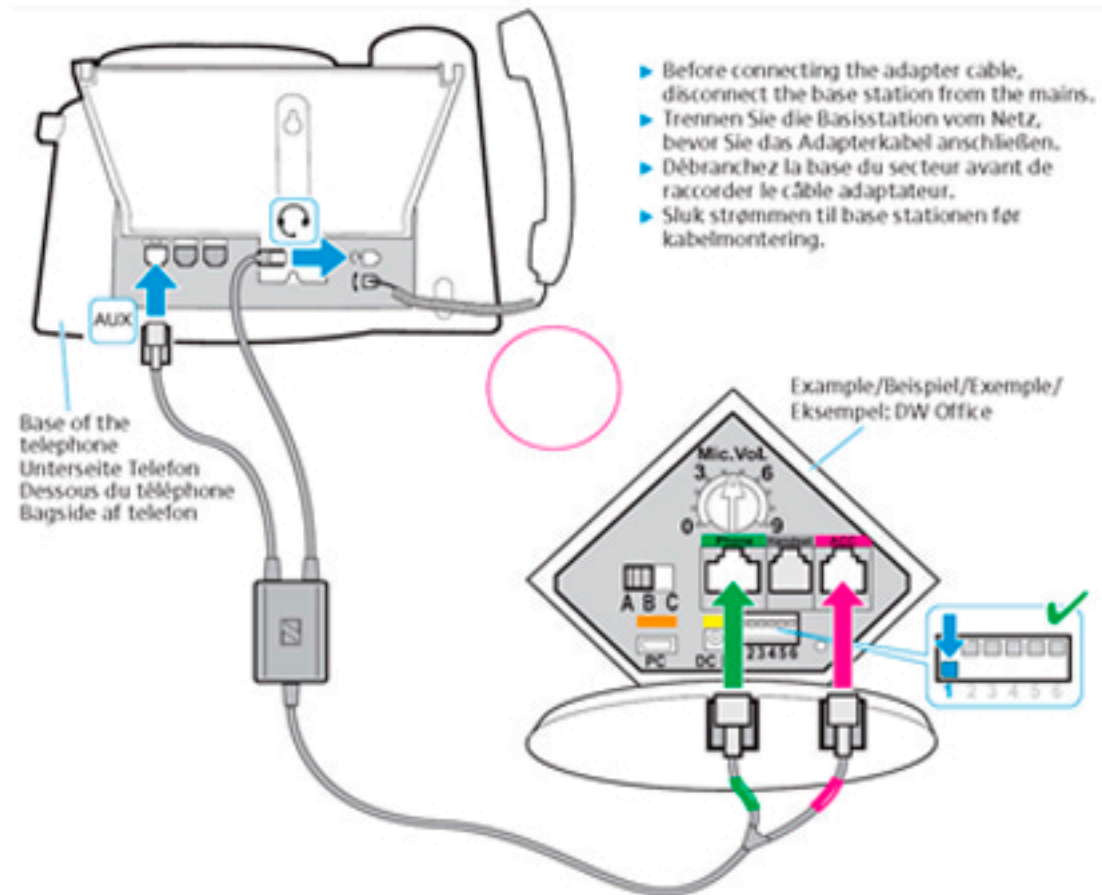

Supported phone models

- Cisco 7975
- Cisco 7965
- Cisco 7962
- Cisco 7945
- Cisco 7942

- Cisco 6945

- Cisco 7821
- Cisco 7841
- Cisco 7861

Requires programming of the phone from Cisco Call Manager administration
Look up the setting "Wireless Headset Hookswitch Control"